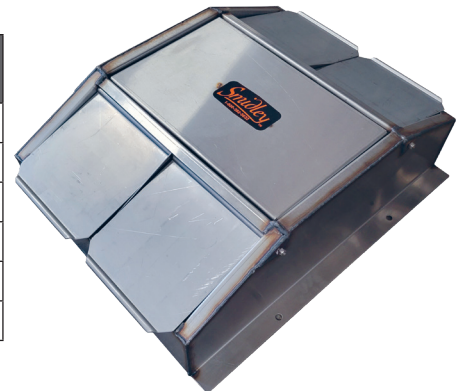

Truckload packages always include the confinement pkg, SS btm & roof.

Calf Feeders

Model #	Description	Capacity	Shipping Weight	Retail Price
54274	Super 4	30 bu.	650 lbs.	\$ 2,428.00
56274	Super 6	40 bu.	910 lbs.	\$ 2,998.00
58274	Super 8	55 bu.	1100 lbs.	\$ 3,524.00
510274	Super 10	65 bu.	1380 lbs.	\$ 4,116.00

Includes Stainless Steel bottom. Other sizes available

Sheep/Lamb Feeders

Model #	Description	Capacity	Shipping Weight	Retail Price
18887	#6 Feeder	16 bu.	375 lbs.	\$ 2,853.00
17584	#8 Feeder	32 bu.	640 lbs.	\$ 3,172.00
18888	#10 Feeder	40 bu.	870 lbs.	\$ 3,492.00

Other sizes available

Hog Bars

Model #	Description	Shipping Weight	Retail Price
9150141S	1 Drink Single Sided	41 lbs.	\$ 630.00
9150152S	1/2- 2 Drink Single Sided (2 drinks one side)	50 lbs.	\$ 739.00
9150142S	2 Drink Double Sided (1drink each side)	56 lbs.	\$ 745.00
9150154S	4 Drink Double Sided (2 drinks each side)	85 lbs.	\$ 996.00
9150166S	6 Drink double Sided	125 lbs.	\$ 1,328.00
91501010S	10 Drink Double Sided	156 lbs.	\$ 2,080.00

Other combinations available

Cattle Fountains

Model #	Description	Shipping Weight	Retail Price
9129CS	#2 Cattle Fountain	65 lbs.	\$ 953.00
9130CS	#3 Cattle Fountain w/center float box	105 lbs.	\$ 1,377.00
9130CHS	#3 Combination Fountain w/center float box	110 lbs.	\$ 2,374.00
9150CS	#5 Cattle Fountain w/center float box	129 lbs.	\$ 1,525.00
9150CHS	#5 Combination Fountain w/center float box	175 lbs.	\$ 2,401.00
9150CTS	#5 Cattle Trough	204 lbs.	\$ 2,014.00
9150STS	Sheep Trough	130 lbs.	\$ 1,679.00